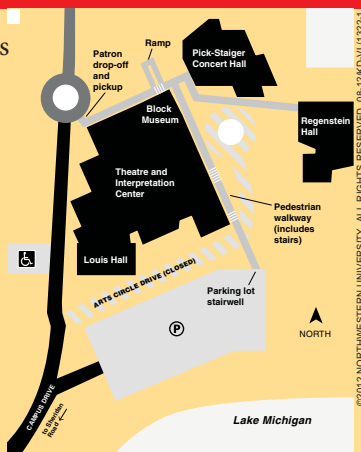

SAVE: More than 30% off the box office price! Subscriptions are $96. Seniors (age 62+) save even more—four concerts for only $80. ESO tickets are a great value.

RESERVE: Subscribers are guaranteed the same seats at every performance.

FREE EXCHANGES: If you are unable to attend any concert, call 847-864-8804 at least 24 hours in advance to exchange your tickets for a later concert.

RECEIVE: a subscription to *KeyNotes* plus exclusive invitations to special ESO events.

CURRENT SUBSCRIBERS: Keep your seats when you renew by July 15. Current subscribers get priority for seat changes.

GROUP SAVINGS: Call the ESO at 847-864-8804 for savings on ticket purchases of ten or more.

THREE EASY WAYS TO RESERVE YOUR TICKETS:

- **Phone:** Call 847.864.8804
- **By Mail:** Evanston Symphony Orchestra, PO Box 778, Evanston, IL 60204
- **On-Line:** Visit www.evanstonsymphony.org starting August 1st

Save on service charges for subscriptions by using phone or mail order. (Please call 847-864-8804 for all orders with children's tickets.)

QUESTIONS: email tickets@evanstonsymphony.org or call **847.864.8804**.

CONCERT VENUE

Subscription Series Concerts take place on Sundays at 2:30 p.m. in **Pick-Staiger Concert Hall**, 50 Arts Circle Drive (just off of Sheridan Rd.) Evanston. Free, convenient parking. Box office opens at 1:30 p.m.

Map shows temporary construction routes

SUBSCRIPTIONS

Assigned Seating. Tickets will be mailed in September.

1. ☐ RENEWING ESO SUBSCRIBER   ☐ NEW ESO SUBSCRIBER
2. ☐ Same Seats   Indicate your seating *preference*:
3. ☐ Change my seats   ☐ Main Floor
4. to: _____   ☐ Balcony

____ Concert Series Subscriptions @ $96 each... = $ _____

____ Senior Concert Series Subscriptions @ $80 each... = $ _____

I need ____ free children's (12 and under) seats with my subscription

INDIVIDUAL CONCERT TICKETS

Purchase tickets in advance and save.

Box office prices are $35, seniors $30.

Full-time students with ID are $5.

Concert #1	#2	#3	#4		
_____	_____	_____	_____	Adults @ $30 each...	= $ _____
_____	_____	_____	_____	Seniors @ $25 each...	= $ _____
_____	_____	_____	_____	Children 12 & under—free	= $ No Charge

MY TAX-DEDUCTIBLE CONTRIBUTION IS... $ _____

EVANSTON SYMPHONY HOLIDAY CONCERT

____ Adult $25/$40* ____ Child $10/$15* ____ Family Pack $70/$100* = $ _____

1. ☐ Preferred Seating *second price shown is Preferred Seating area price
2. Family package special includes tickets for 2 adults and 3 children

Handling Fee—*Waived through June 15!* $ _____ 5.00

TOTAL PAYMENT $ _____

NAME _____

ADDRESS _____

CITY/STATE/ZIP _____

TELEPHONE _____

E-MAIL _____

☒ Special seating needs: _____

1. ☐ Check enclosed   ☐ DISCOVER   ☐ VISA   ☐ MASTERCARD

CARD ACCT# _____ EXPIRATION DATE _____

NAME AS IT APPEARS ON CARD _____

SIGNATURE _____

The ESO thanks you for your support. All contributions are tax deductible and will be listed in the concert program.